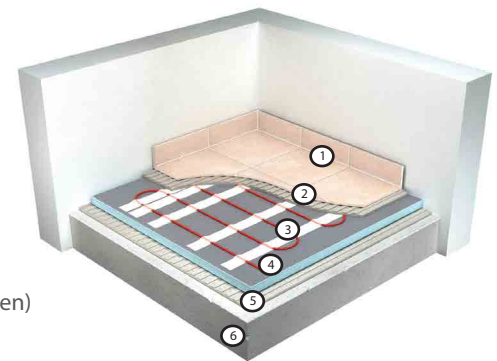

PROWIRE 150W/m² SIZE GUIDE

AREA TO BE HEATED (m²)	HEATER MODEL	WATTAGE (W)	AMPS	RESISTANCE (OHMS)
2	Prowire 2	300	1.30	176.38
3	Prowire 3	450	1.96	117.56
4	Prowire 4	600	2.61	88.17
5	Prowire 5	750	3.26	70.53
6	Prowire 6	900	3.91	58.78
10	Prowire 10	1500	6.52	35.27

1. Floor Covering
2. Flexible Adhesive
3. Warmup® PROWire
4. Warmup® Insulation Board
5. Flexible Adhesive
6. Subfloor (Concrete or Wooden)